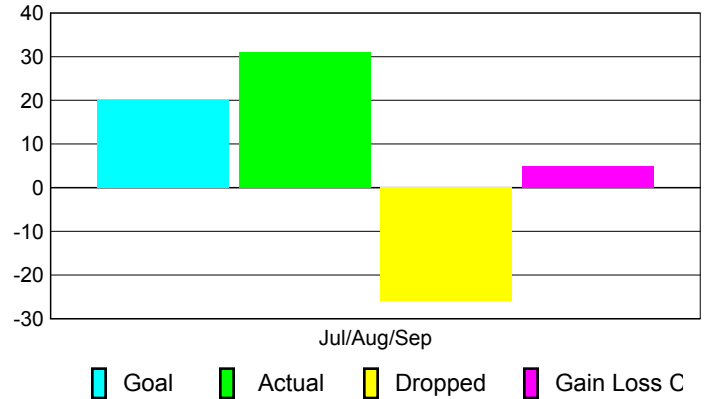

Membership Results 2010-2011

Goal, New, Dropped, Gain/Loss

Comparison of Membership Gain/Loss

Current Year Compared to the Previous Year