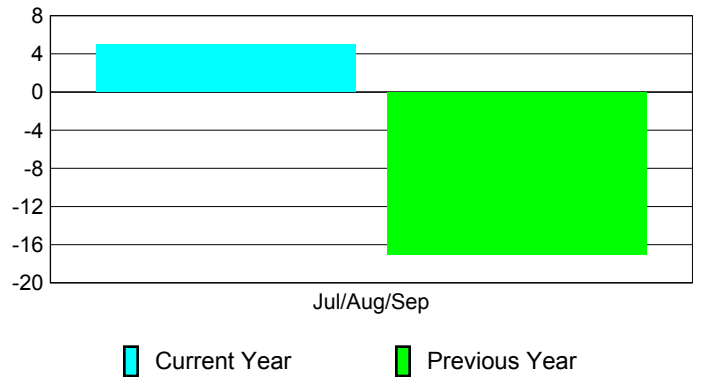

Membership Results
2010-2011

Membership
2009-2010

Month	Net Memb Goal	Actual New Memb	Actual Dropped Memb	Gain/Loss of Memb	Gain/Loss of Memb
Jul/Aug/Sep	20	31	-26	5	-17
Totals	20	31	-26	5	-17

Membership Results 2010-2011

Goal, New, Dropped, Gain/Loss

Comparison of Membership Gain/Loss

Current Year Compared to the Previous Year

Gender Comparison 2010-2011

Jul/Aug/Sep

■ Male ■ Female